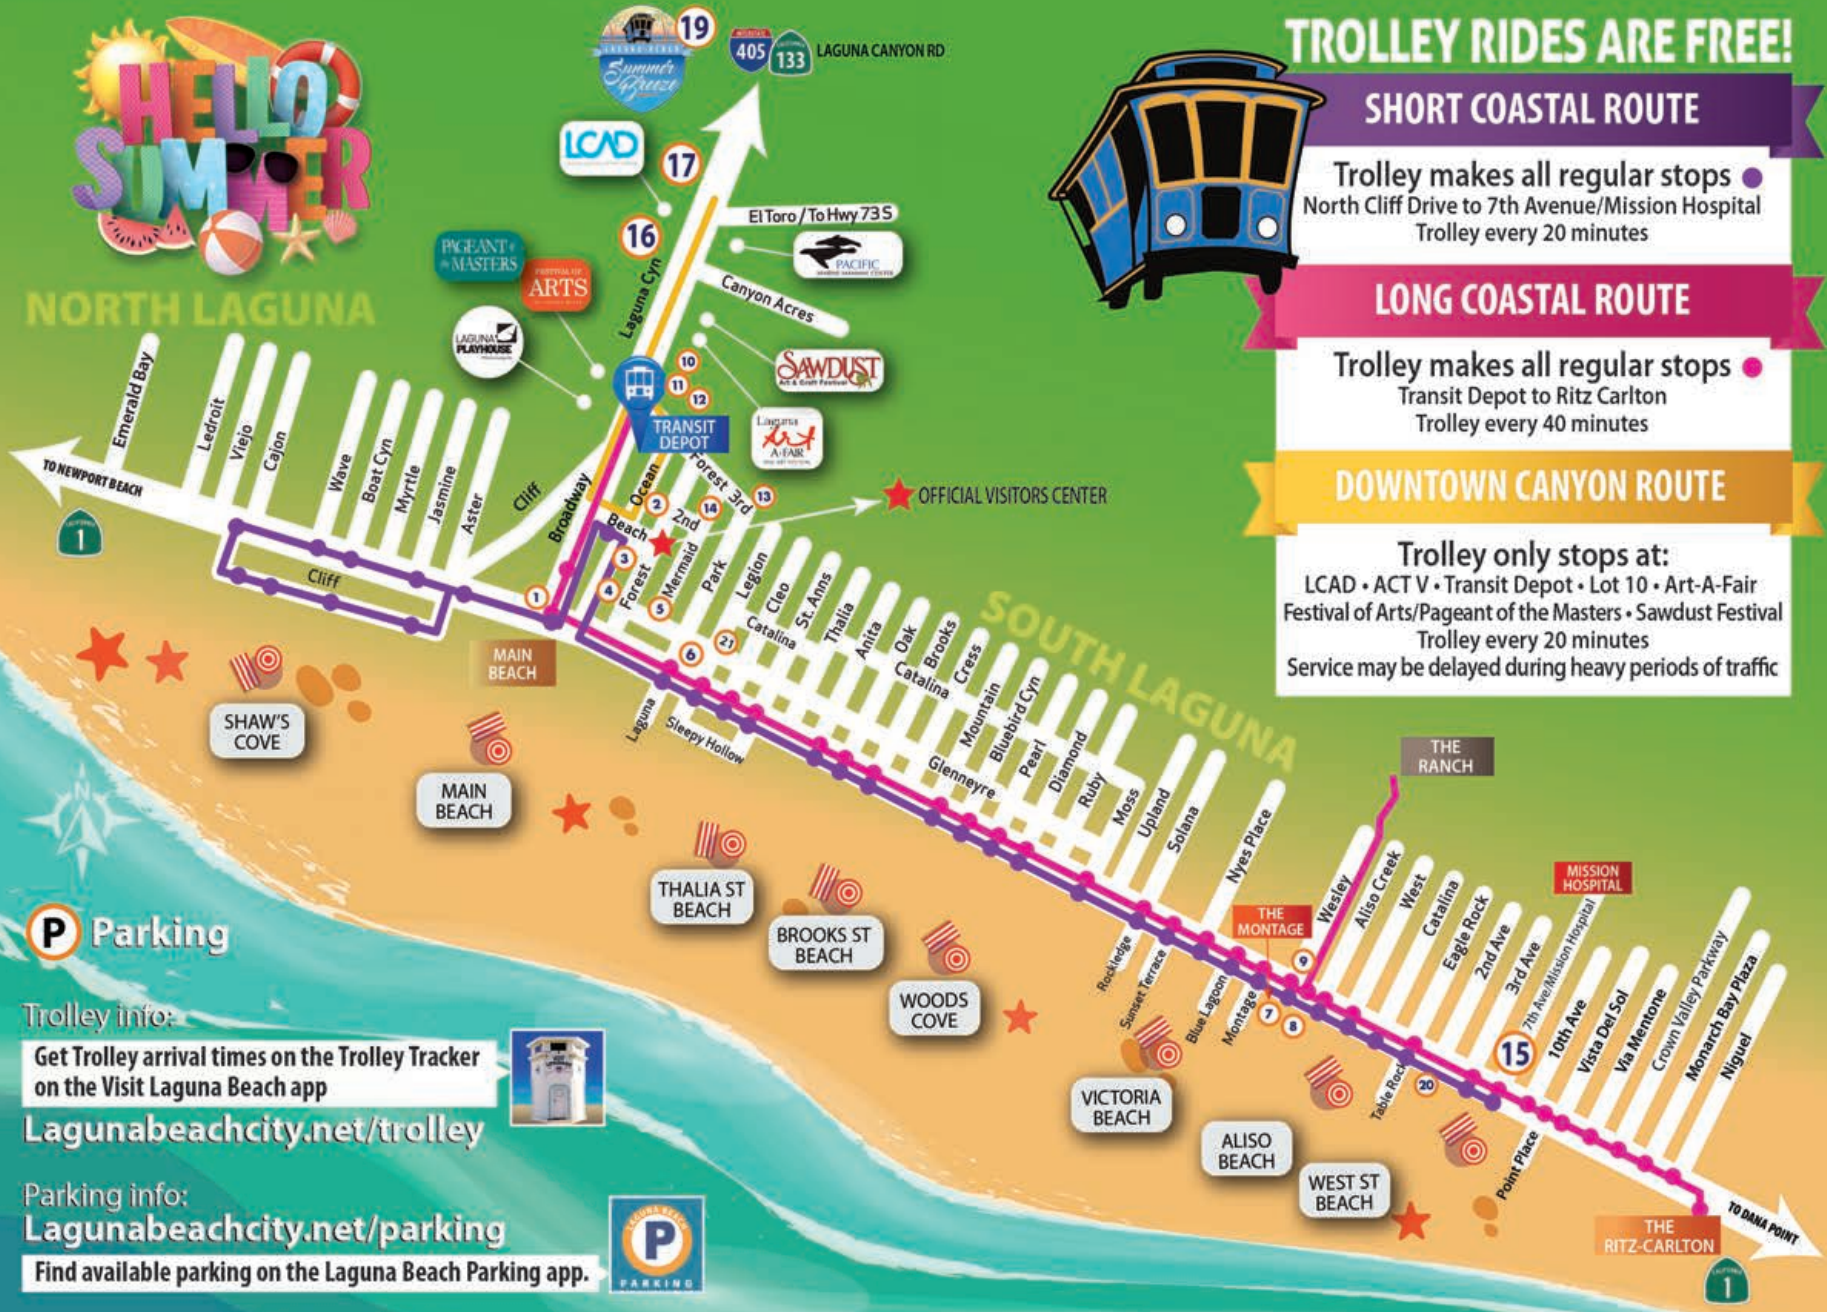

NORTH LAGUNA

TROLLEY RIDES ARE FREE!

SHORT COASTAL ROUTE

Trolley makes all regular stops ●
 North Cliff Drive to 7th Avenue/Mission Hospital
 Trolley every 20 minutes

LONG COASTAL ROUTE

Trolley makes all regular stops ●
 Transit Depot to Ritz Carlton
 Trolley every 40 minutes

DOWNTOWN CANYON ROUTE

Trolley only stops at:
 LCAD • ACT V • Transit Depot • Lot 10 • Art-A-Fair
 Festival of Arts/Pageant of the Masters • Sawdust Festival
 Trolley every 20 minutes
 Service may be delayed during heavy periods of traffic

P Parking

Trolley info:

Get Trolley arrival times on the Trolley Tracker on the Visit Laguna Beach app

Lagunabeachcity.net/trolley

Parking info:

Lagunabeachcity.net/parking

Find available parking on the Laguna Beach Parking app.