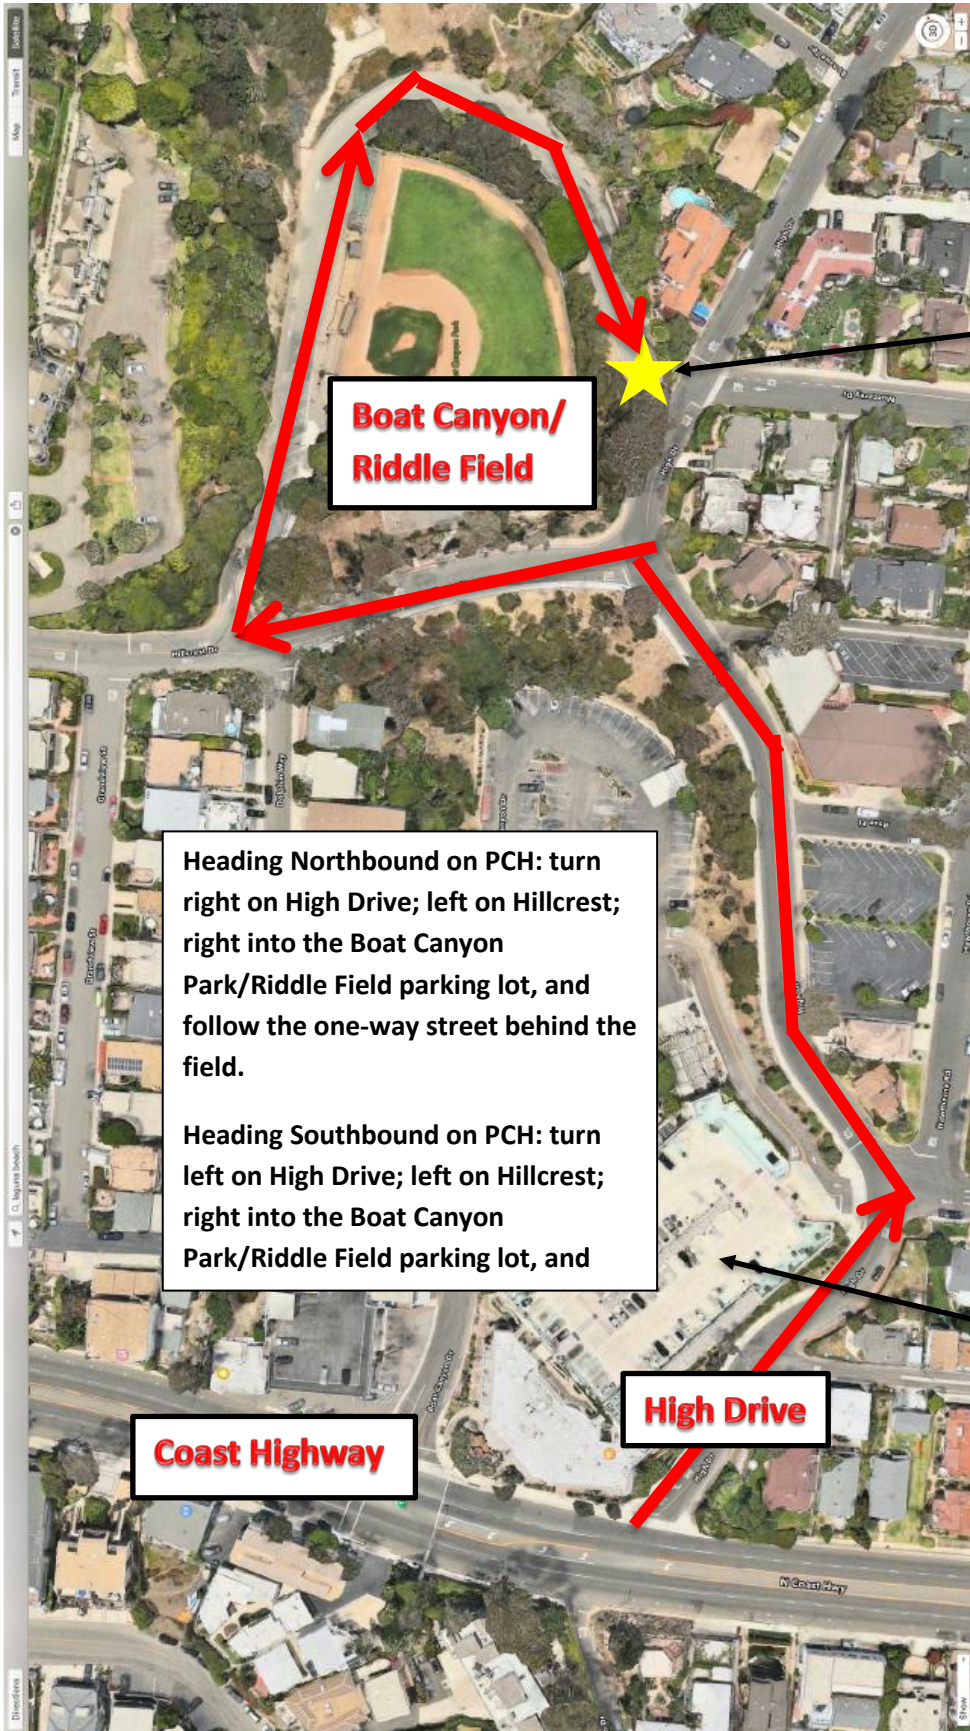

# Directions for Hortense Miller Garden Tours

**Meet Docent here**

**Boat Canyon/  
Riddle Field**

Heading Northbound on PCH: turn right on High Drive; left on Hillcrest; right into the Boat Canyon Park/Riddle Field parking lot, and follow the one-way street behind the field.

Heading Southbound on PCH: turn left on High Drive; left on Hillcrest; right into the Boat Canyon Park/Riddle Field parking lot, and

**Pavilions  
Grocery  
Store**

**Coast Highway**

**High Drive**